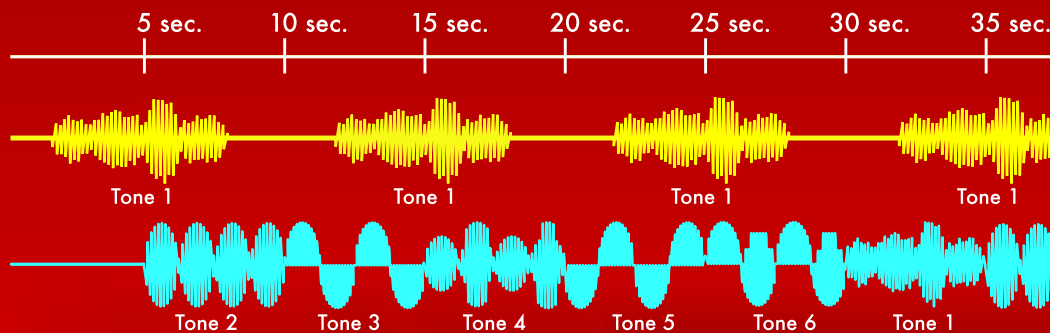

psyren™
the psycho siren

AU-77MP

AU-76MP

Psyren™

Layered Multi-Tone Sirens

The distinct sound of these sirens will grab anybody's attention. This patented technology activates an additional tone 3 seconds after sounding the first. These layered and non-sequential tones give the impression that multiple alarms have been activated. The AU-76MP incorporates Psyren™ technology in a compact housing for cramped installations. The AU-77MP features Omega's enhanced 2 in 1 Psyren™ technology.

Painfully Effective Vehicle Theft Deterrence.

AU-70SL

Single/Multi-Tone Siren

Standard six tone, 20 watt siren that has a loop that changes to a single tone when cut.

AU-70SL

AU-74M

Backup Battery Multi-Tone Siren

Six tone, 20 watt siren with selectable, loud or soft chirps. Built-in NiCad battery that keeps the siren sounding even if the wires are cut. Includes 2 keys for enabling/disabling the backup battery circuit.